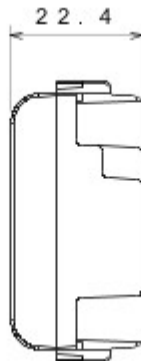

DIMENSIONAL