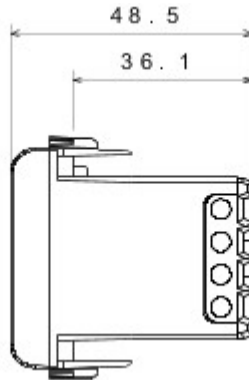

Wide range of control devices, sockets for power supply (conforming to national and international standards) signal pick-up, climate control, comfort management, technical alarm signalling and emergency lighting management. The ChoruSmart modular devices are available in five colours, glossy white, satin white, natural beige, satin black and lacquered titanium and in various sizes from 1/2, 1, 2 and 3 modules. Thanks to the mounting supports for rectangular, square and round boxes, endless combinations can be created with the ChoruSmart range of plates.

### DIMENSIONAL