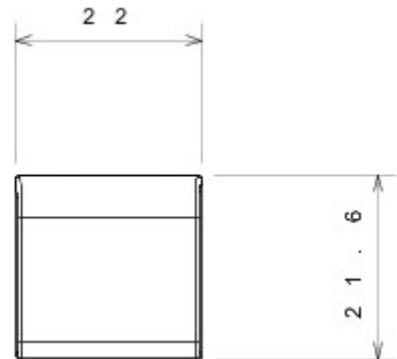

Wide range of control devices, sockets for power supply (conforming to national and international standards) signal pick-up, climate control, comfort management, technical alarm signalling and emergency lighting management. The ChoruSmart modular devices are available in five colours, glossy white, satin white, natural beige, satin black and lacquered titanium and in various sizes from 1/2, 1, 2 and 3 modules. Thanks to the mounting supports for rectangular, square and round boxes, endless combinations can be created with the ChoruSmart range of plates.

|                 |                     |                          |                   |
|-----------------|---------------------|--------------------------|-------------------|
| Categorie       | Vervangbare knop    | Type                     | Verwisselbare     |
| Kleur           | Natural satin beige | Omschrijving             | Sleutels 22x22 mm |
| Standaard       | EN 60669-1          | Thermospanning met kogel | 125 °C            |
| Gloeidraadproef | 850 °C              | Symbool                  | Verticale pijl    |
| Materiaal       | Technopolymeer      | Electrocod               | 0130              |

### DIMENSIONAL