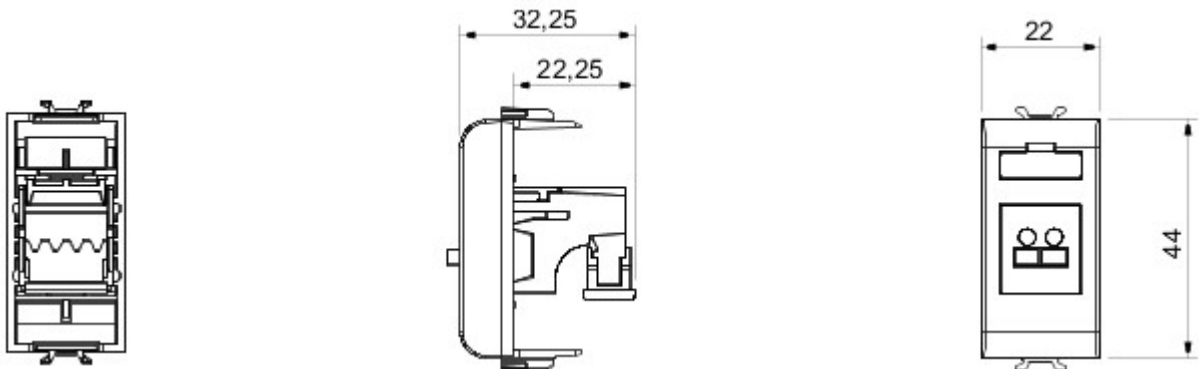

Wide range of control devices, sockets for power supply (conforming to national and international standards) signal pick-up, climate control, comfort management, technical alarm signalling and emergency lighting management. The ChoruSmart modular devices are available in five colours, glossy white, satin white, natural beige, satin black and lacquered titanium and in various sizes from 1/2, 1, 2 and 3 modules. Thanks to the mounting supports for rectangular, square and round boxes, endless combinations can be created with the ChoruSmart range of plates.

Categorie	Connector	Omschrijving	Speakercontactdoos
Kleur	Natural satin beige	Aantal modules	1
Electrocod	3720	Materiaal	Technopolymeer

DIMENSIONAL

STANDARDS/APPROVALS

GEWISS S.p.A. Via A. Volta, 1
24069 Cenate Sotto - Bergamo - Italy
tel. +39 035 94 61 11 fax +39 035 94 69 09