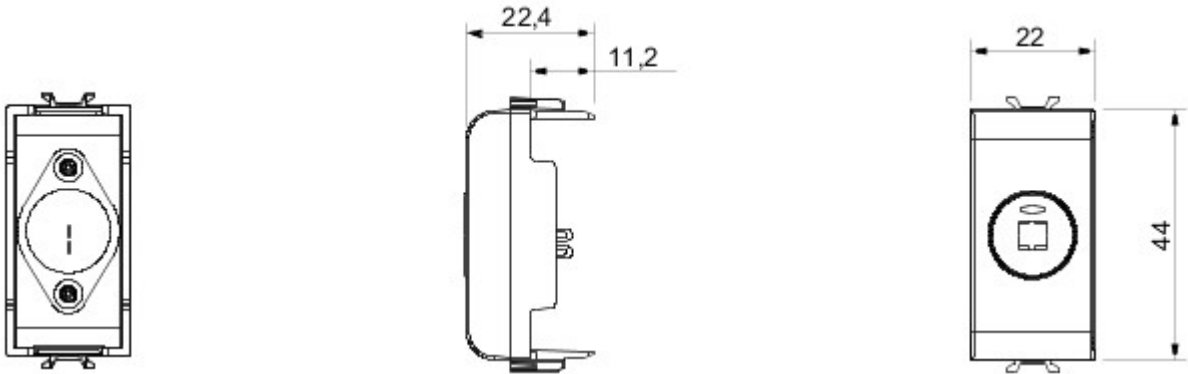

Wide range of control devices, sockets for power supply (conforming to national and international standards) signal pick-up, climate control, comfort management, technical alarm signalling and emergency lighting management. The ChoruSmart modular devices are available in five colours, glossy white, satin white, natural beige, satin black and lacquered titanium and in various sizes from 1/2, 1, 2 and 3 modules. Thanks to the mounting supports for rectangular, square and round boxes, endless combinations can be created with the ChoruSmart range of plates.

Categorie	Connector	Omschrijving	Voor luidspreker
Kleur	Natural satin beige	Standaard	DIN 41529
Aantal modules	1	Electrocod	3720
Materiaal	Technopolymeer		

DIMENSIONAL

STANDARDS/APPROVALS

GEWISS S.p.A. Via A. Volta, 1
24069 Cenate Sotto - Bergamo - Italy
tel. +39 035 94 61 11 fax +39 035 94 69 09