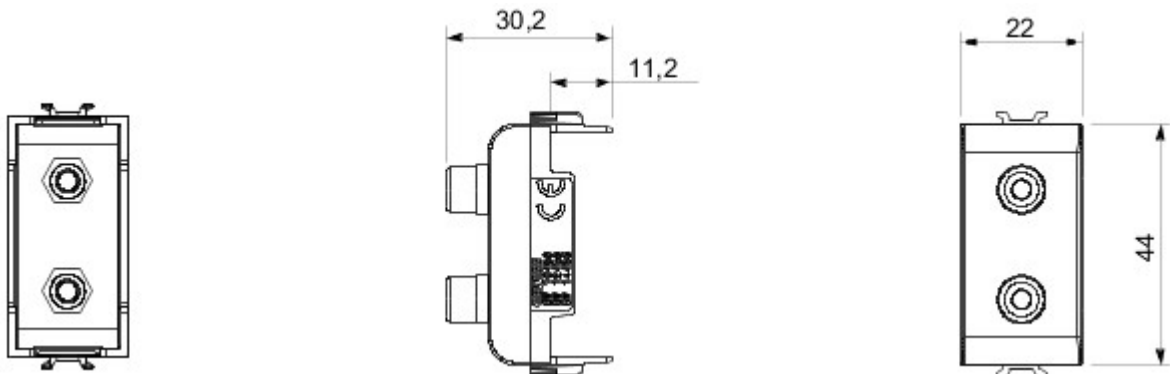

Wide range of control devices, sockets for power supply (conforming to national and international standards) signal pick-up, climate control, comfort management, technical alarm signalling and emergency lighting management. The ChoruSmart modular devices are available in five colours, glossy white, satin white, natural beige, satin black and lacquered titanium and in various sizes from 1/2, 1, 2 and 3 modules. Thanks to the mounting supports for rectangular, square and round boxes, endless combinations can be created with the ChoruSmart range of plates.

Categorie	Connector	Omschrijving	Dubbele RCA
Kleur	Natural satin beige	Standaard	EN 60958-3
Aantal modules	1	Electrocod	3720
Materiaal	Technopolymeer		

### DIMENSIONAL