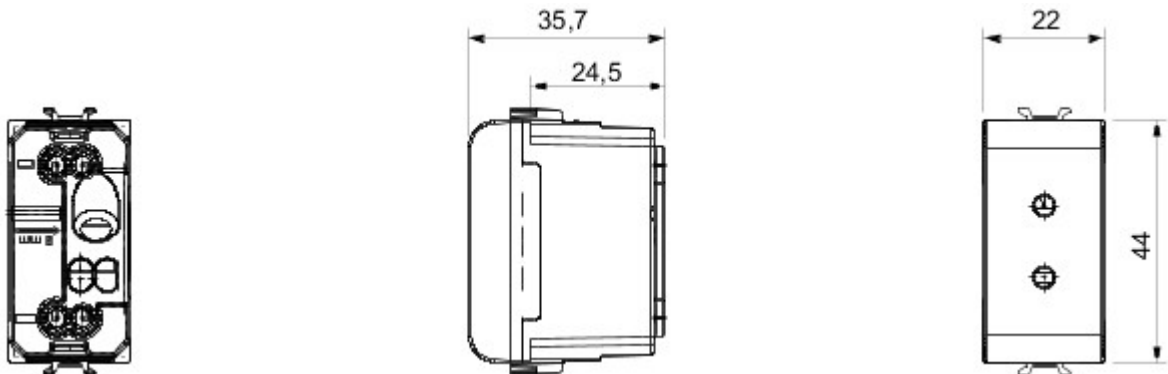

Wide range of control devices, sockets for power supply (conforming to national and international standards) signal pick-up, climate control, comfort management, technical alarm signalling and emergency lighting management. The ChoruSmart modular devices are available in five colours, glossy white, satin white, natural beige, satin black and lacquered titanium and in various sizes from 1/2, 1, 2 and 3 modules. Thanks to the mounting supports for rectangular, square and round boxes, endless combinations can be created with the ChoruSmart range of plates.

Categorie	SELV-aansluiting	Omschrijving	2P - 6 A - 24 V
Kleur	Natural satin beige	Voor stekkerpennen	Ø 3 mm
Aantal modules	1	Electrocod	0131
Materiaal	Technopolymeer		

DIMENSIONAL

STANDARDS/APPROVALS

GEWISS S.p.A. Via A. Volta, 1
24069 Cenate Sotto - Bergamo - Italy
tel. +39 035 94 61 11 fax +39 035 94 69 09