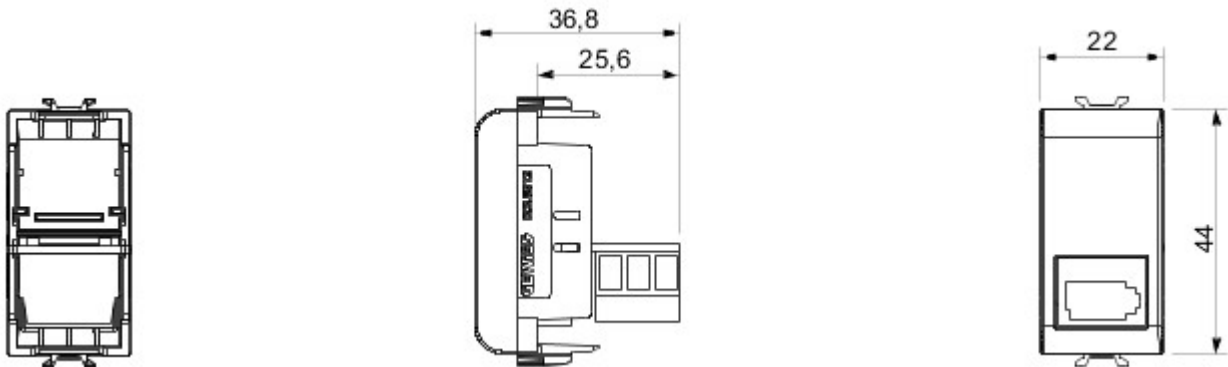

Wide range of control devices, sockets for power supply (conforming to national and international standards) signal pick-up, climate control, comfort management, technical alarm signalling and emergency lighting management. The ChoruSmart modular devices are available in five colours, glossy white, satin white, natural beige, satin black and lacquered titanium and in various sizes from 1/2, 1, 2 and 3 modules. Thanks to the mounting supports for rectangular, square and round boxes, endless combinations can be created with the ChoruSmart range of plates.

Categorie	Telefooncontactdoos	Omschrijving	6 contacten
Kleur	Natural satin beige	Standaard	Britse norm
Verbinding	Schroefklemmen	Aantal modules	1
Electrocod	3721	Materiaal	Technopolymeer

### DIMENSIONAL