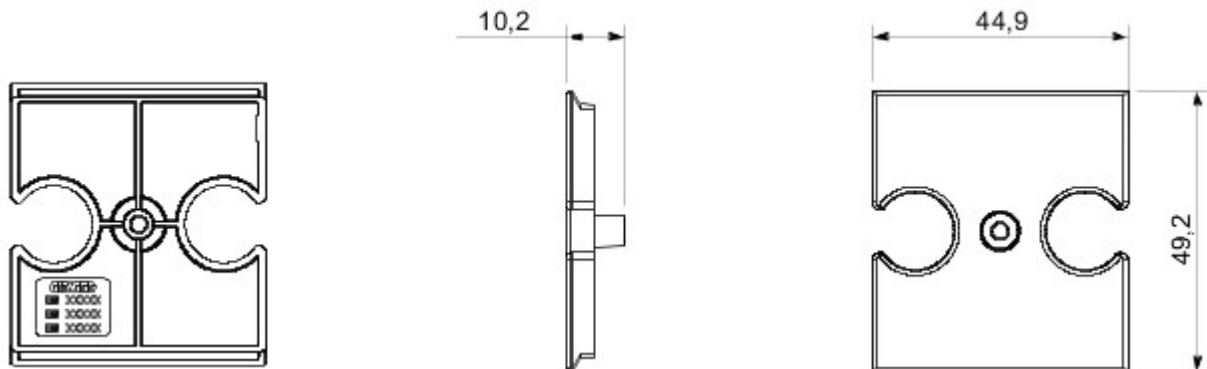

Wide range of control devices, sockets for power supply (conforming to national and international standards) signal pick-up, climate control, comfort management, technical alarm signalling and emergency lighting management. The ChoruSmart modular devices are available in five colours, glossy white, satin white, natural beige, satin black and lacquered titanium and in various sizes from 1/2, 1, 2 and 3 modules. Thanks to the mounting supports for rectangular, square and round boxes, endless combinations can be created with the ChoruSmart range of plates.

Omschrijving	Voor TV-R-basis	Kleur	Natural satin beige
Eigenschappen	Kap voor antenneaansluiting	Aantal gaten	2
Electrocod	0122	Materiaal	Technopolymeer

DIMENSIONAL

STANDARDS/APPROVALS

GEWISS S.p.A. Via A. Volta, 1
24069 Cenate Sotto - Bergamo - Italy
tel. +39 035 94 61 11 fax +39 035 94 69 09