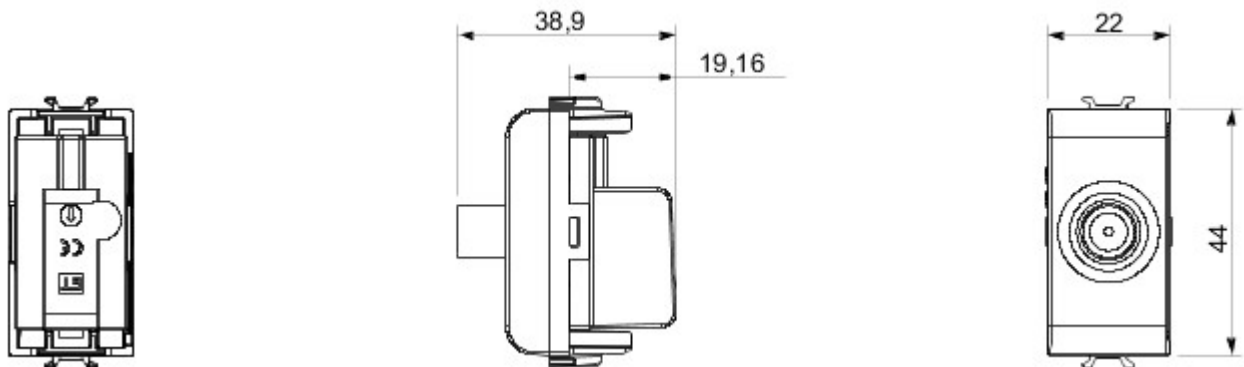

Wide range of control devices, sockets for power supply (conforming to national and international standards) signal pick-up, climate control, comfort management, technical alarm signalling and emergency lighting management. The ChoruSmart modular devices are available in five colours, glossy white, satin white, natural beige, satin black and lacquered titanium and in various sizes from 1/2, 1, 2 and 3 modules. Thanks to the mounting supports for rectangular, square and round boxes, endless combinations can be created with the ChoruSmart range of plates.

Categorie	TV/SAT-contactdoos	Omschrijving	Direct
Kleur	Natural satin beige	Verzwakking	0 dB
Frequentie	5-2400 MHz	Plaat	Klasse A
Voor connector type	F-vrouwelijk	Standaard	EN 60728-4; IEC 61169-24
Aantal modules	1	Cable fixing	Met schroef
Case	Pressure casting zamak metal body	Electrocod	0131
Materiaal	Technopolymeer		

### DIMENSIONAL