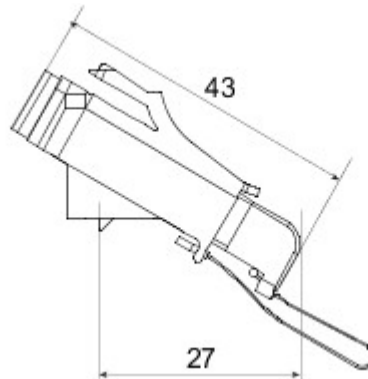

|                          |                                     |               |  |
|--------------------------|-------------------------------------|---------------|--|
| Categorie                | Angled fiber optic adapter          | Materiaal     | Plastic body with ceramic alignment sleeve |
| Kleur                    | Groen RAL 6018                      | Eigenschappen | Simplex, single-mode                       |
| For connectors           | SC/APC                              | Type          | Vrouwelijk/vrouwelijk                      |
| Compatibiliteit          | Keystone Jack                       | Tilt          | 40°  |
| Meegeleverde accessoires | With safety cap and unmissable cord |               |  |

### DIMENSIONAL