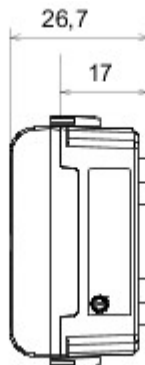

Wide range of control devices, sockets for power supply (conforming to national and international standards) signal pick-up, climate control, comfort management, technical alarm signalling and emergency lighting management. The ChoruSmart modular devices are available in five colours, glossy white, satin white, natural beige, satin black and lacquered titanium and in various sizes from 1/2, 1, 2 and 3 modules. Thanks to the mounting supports for rectangular, square and round boxes, endless combinations can be created with the ChoruSmart range of plates.

Categorie	Indicator lamp	Symbol	DND+MUR
Kleur	Satin White	Diffuser kleur	Opaal
Standaard	EN 62094-1	Thermospanning met kogel	125 °C
Gloedraadproef	850 °C	Aantal modules	1
Electrocod	0781		

DIMENSIONAL

TECHNICAL SYMBOLOGY