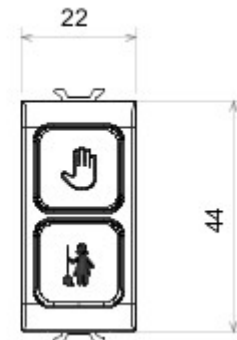

DIMENSIONAL