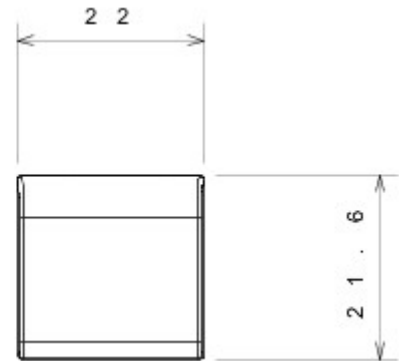

Wide range of control devices, sockets for power supply (conforming to national and international standards) signal pick-up, climate control, comfort management, technical alarm signalling and emergency lighting management. The ChoruSmart modular devices are available in five colours, glossy white, satin white, natural beige, satin black and lacquered titanium and in various sizes from 1/2, 1, 2 and 3 modules. Thanks to the mounting supports for rectangular, square and round boxes, endless combinations can be created with the ChoruSmart range of plates.

Categorie	Vervangbare knop	Type	Verwisselbare
Kleur	Satin White	Omschrijving	Sleutels 22x22 mm
Standaard	EN 60669-1	Thermospanning met kogel	125 °C
Gloedraadproef	850 °C	Symbool	Algemeen
Materiaal	Technopolymeer	Electrocod	0130

### DIMENSIONAL