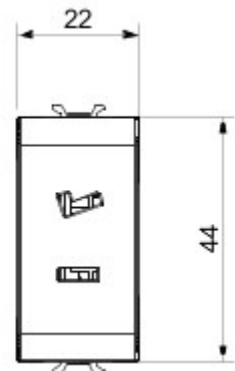

Wide range of control devices, sockets for power supply (conforming to national and international standards) signal pick-up, climate control, comfort management, technical alarm signalling and emergency lighting management. The ChoruSmart modular devices are available in five colours, glossy white, satin white, natural beige, satin black and lacquered titanium and in various sizes from 1/2, 1, 2 and 3 modules. Thanks to the mounting supports for rectangular, square and round boxes, endless combinations can be created with the ChoruSmart range of plates.

Categorie	SELV-aansluiting	Omschrijving	2P - 6 A - 24 V polair
Kleur	Satin White	Voor stekkerpennen	Platte
Aantal modules	1	Electrocod	0131
Materiaal	Technopolymeer		

DIMENSIONAL

STANDARDS/APPROVALS

GEWISS S.p.A. Via A. Volta, 1
24069 Cenate Sotto - Bergamo - Italy
tel. +39 035 94 61 11 fax +39 035 94 69 09