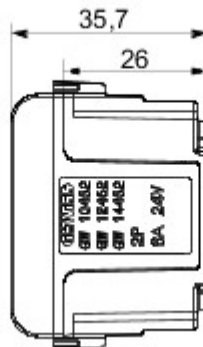

Wide range of control devices, sockets for power supply (conforming to national and international standards) signal pick-up, climate control, comfort management, technical alarm signalling and emergency lighting management. The ChoruSmart modular devices are available in five colours, glossy white, satin white, natural beige, satin black and lacquered titanium and in various sizes from 1/2, 1, 2 and 3 modules. Thanks to the mounting supports for rectangular, square and round boxes, endless combinations can be created with the ChoruSmart range of plates.

Categorie	SELV-aansluiting	Omschrijving	2P - 6 A - 24 V polair
Kleur	Satin White	Voor stekkerpennen	Platte
Aantal modules	1	Electrocod	0131
Materiaal	Technopolymeer		

DIMENSIONAL

STANDARDS/APPROVALS

GEWISS S.p.A. Via A. Volta, 1
24069 Cenate Sotto - Bergamo - Italy
tel. +39 035 94 61 11 fax +39 035 94 69 09