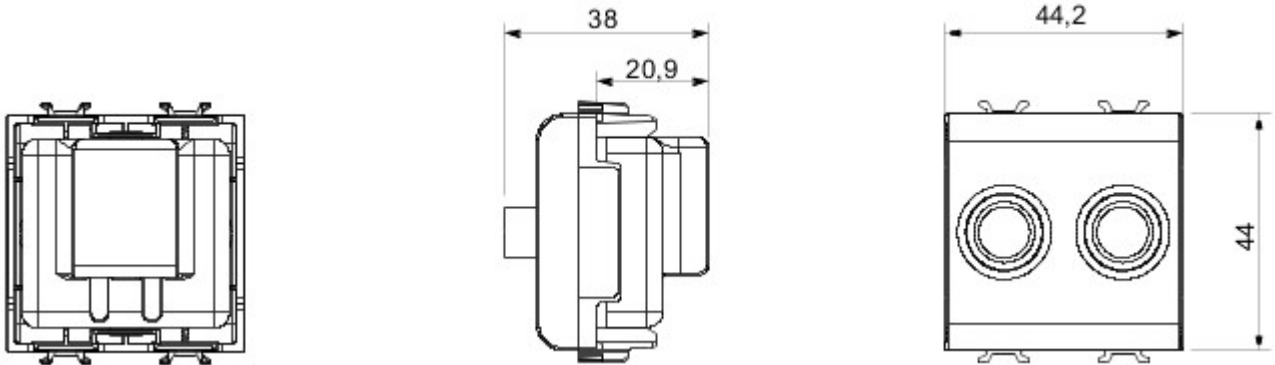

Wide range of control devices, sockets for power supply (conforming to national and international standards) signal pick-up, climate control, comfort management, technical alarm signalling and emergency lighting management. The ChoruSmart modular devices are available in five colours, glossy white, satin white, natural beige, satin black and lacquered titanium and in various sizes from 1/2, 1, 2 and 3 modules. Thanks to the mounting supports for rectangular, square and round boxes, endless combinations can be created with the ChoruSmart range of plates.

Categorie	TV/SAT-contactdoos	Omschrijving	Direct
Kleur	Satin White	Verzwakking	0 dB
Connectoren	TV-SAT	Standaard	EN 60728-4; IEC 61169-2; IEC 61169-24
Aantal modules	2	Cable fixing	Met schroef
Case	Pressure casting zamak metal body	Electrocod	0131
Materiaal	Technopolymeer		

### DIMENSIONAL