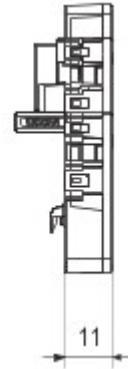

Draaischeidingschakelaars

70 RT HP is a complete offer of rotary isolator switches from 16 A to 160 A, available in boxes both in insulating material and metal, in control or emergency versions, compatible with the main applications for residential, tertiary and industrial contexts.
 DC versions for photovoltaic applications are also available from 16 A to 40 A in insulating box.
 The series is completed with versions for board from 16 A to 800 A and for DIN rail fixing from 16 A to 63 A, which can be equipped with auxiliary contacts.
 The devices have been designed to reduce wiring time, facilitate installation and guarantee the maximum safety and robustness even in the most demanding conditions.

Voor scheidingschakelaar	16 A - 25 A - 32 A - 40 A - 63 A - 80 A	Current in AC15 (230 V)	6
Type contact	2 NC	Current in AC15 (380 V)	3

DIMENSIONAL

STANDARDS/APPROVALS

GEWISS S.p.A. Via A. Volta, 1
 24069 Cenate Sotto - Bergamo - Italy
 tel. +39 035 94 61 11 fax +39 035 94 69 09