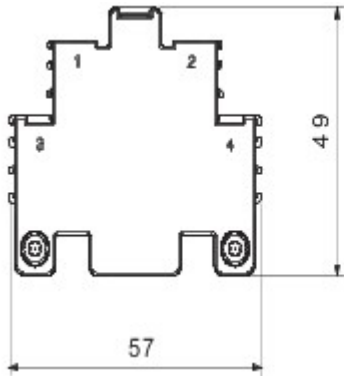

Draaischeidingschakelaars

70 RT HP is a complete offer of rotary isolator switches from 16 A to 160 A, available in boxes both in insulating material and metal, in control or emergency versions, compatible with the main applications for residential, tertiary and industrial contexts.
DC versions for photovoltaic applications are also available from 16 A to 40 A in insulating box.
The series is completed with versions for board from 16 A to 800 A and for DIN rail fixing from 16 A to 63 A, which can be equipped with auxiliary contacts.
The devices have been designed to reduce wiring time, facilitate installation and guarantee the maximum safety and robustness even in the most demanding conditions.

Voor scheidingschakelaar	16 A - 25 A - 32 A - 40 A - 63 A - 80 A	Current in AC15 (230 V)	6
Type contact	2 NC	Current in AC15 (380 V)	3

DIMENSIONAL

STANDARDS/APPROVALS

GEWISS S.p.A. Via A. Volta, 1
24069 Cenate Sotto - Bergamo - Italy
tel. +39 035 94 61 11 fax +39 035 94 69 09

www.gewiss.com
sat@gewiss.com
Last update 17/07/2024

Data, measures, designs and pictures are shown only as informative purposes, and could be changed without previous notice