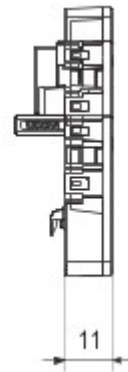

#### Draaischeidingschakelaars

70 RT HP is a complete offer of rotary isolator switches from 16 A to 160 A, available in boxes both in insulating material and metal, in control or emergency versions, compatible with the main applications for residential, tertiary and industrial contexts.  
 DC versions for photovoltaic applications are also available from 16 A to 40 A in insulating box.  
 The series is completed with versions for board from 16 A to 800 A and for DIN rail fixing from 16 A to 63 A, which can be equipped with auxiliary contacts.  
 The devices have been designed to reduce wiring time, facilitate installation and guarantee the maximum safety and robustness even in the most demanding conditions.

Voor scheidingschakelaar	16 A - 25 A - 32 A - 40 A - 63 A - 80 A	Current in AC15 (230 V)	6
Type contact	2 NO	Current in AC15 (380 V)	3

#### DIMENSIONAL